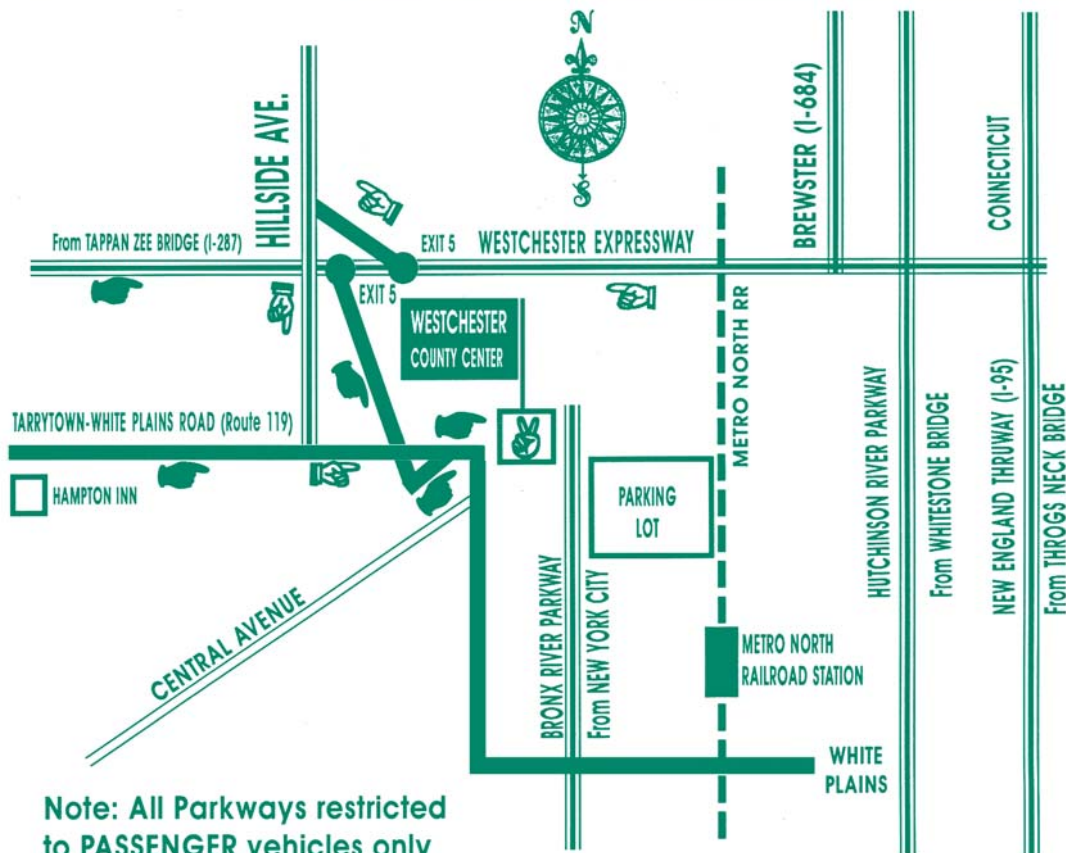

# Directions to the WESTCHESTER COUNTY CENTER, WHITE PLAINS, NY

Note: All Parkways restricted to PASSENGER vehicles only

CROSS WESTCHESTER EXPRESSWAY

-  TRAVELING WESTBOUND
-  TRAVELING EASTBOUND